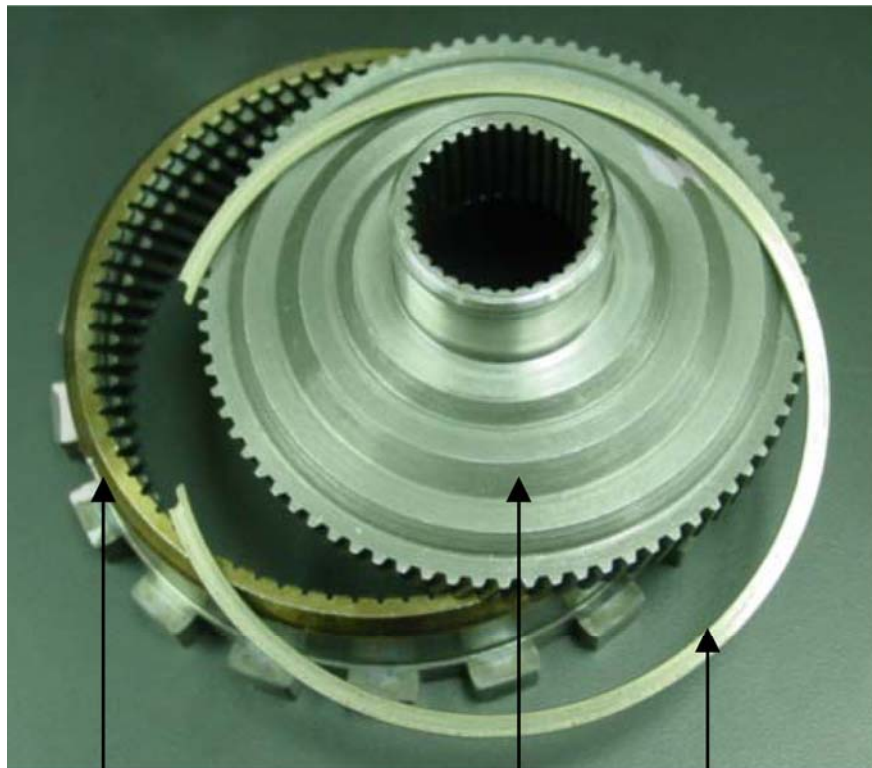

GM 700R4/4L60/E Reaction Ring Gear Snap Ring

ALTO PART #057258HD

INSTALLATION INSTRUCTIONS

Installation is the same method as OE, seat the snap ring in the groove by using a drift and small hammer.

Reaction Ring Gear

#057258HD Snap Ring

Reaction Ring Gear Support