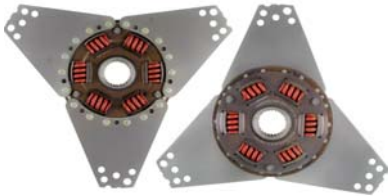

DA-106A

Application	OEM
DAMPER BW VELVET DRIVE MARINE	AS8-K2C