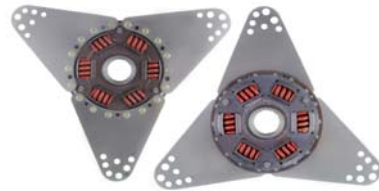

DA-106

Application	OEM
DAMPER BW VELVET DRIVE MARINE	1004-650-006