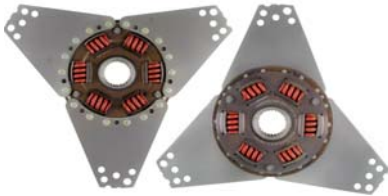

ALTO MARINE DAMPERS

Borg Warner Velvet Drive

DA-101

Application	OEM
DAMPER BW VELVET DRIVE MARINE	1004-650-001

DA-102

Application	OEM
DAMPER BW VELVET DRIVE MARINE	1004-650-002

DA-103

Application	OEM
DAMPER BW VELVET DRIVE MARINE	1004-650-003

DA-106

Application	OEM
DAMPER BW VELVET DRIVE MARINE	1004-650-006

DA-106A

Application	OEM
DAMPER BW VELVET DRIVE MARINE	AS8-K2C

DA-107

Application	OEM
DAMPER BW VELVET DRIVE MARINE (Purple Spring)	1004-650-007

DA-108

Application	OEM
DAMPER BW VELVET DRIVE MARINE (White Spring)	1004-650-008

ALTO MARINE DAMPERS

Volvo Penta

DA-206

Application	OEM
DAMPER VOLVO PENTA MARINE	855389-3

Hurth Marine

DA-301