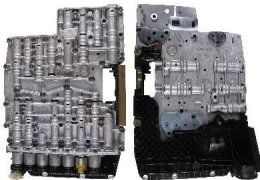

197350A

Description	Year	OEM#	Notes
VALVE BODY ASSY.	05-On	31259447	

TF60-SN, 09G

129355A

Description	Year	OEM#	Notes
REPAIR KIT FOR REAR COVER SLEEVE	04-13		Sleeve & Pin

ALTO HARD PARTS CATALOG

Ford 4F27E

133350

6R60 2006-On

183235

Description	Year	OEM#	Notes
NEEDLE BEARING PUMP SLEEVE	06-On		

6R80

183350

Description	Year	OEM#	Notes
OIL PAN	07-On		

A70066

Description	Year	OEM#	Notes
VALVE BODY ASSY.	07-On		