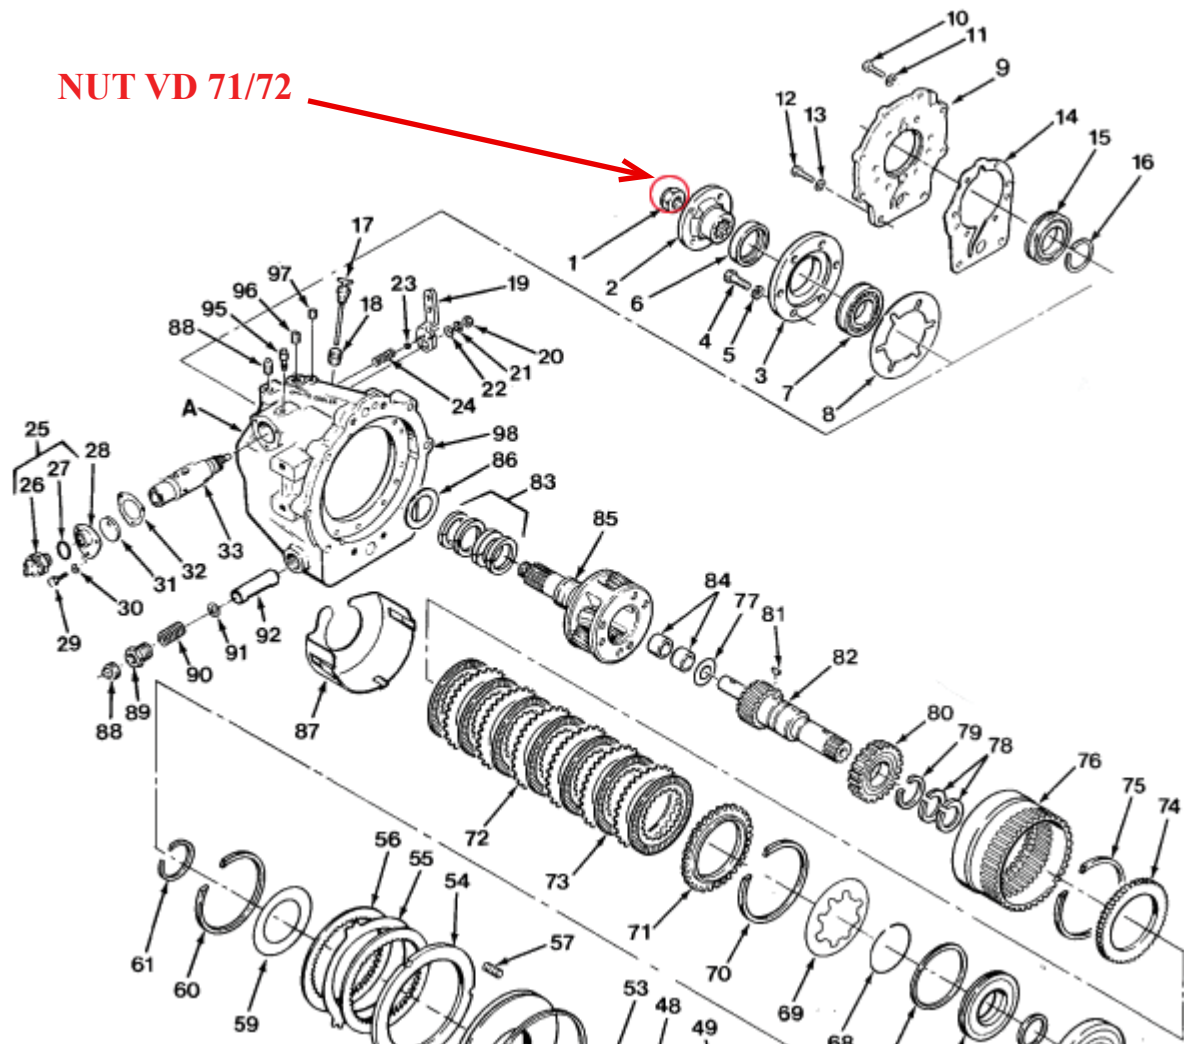

MAKE

TRANSMISSION

Velvet Drive

71&72

NEW MARINE ITEM AVAILABLE AT ALTO

Alto # 023320

NUT VD 71/72 OUTPUT SHAFT with WASHER

| ALTO No. | OEM No. | DESCRIPTION | NOTES |
|----------|--------------|------------------------------------------------|--------------------------|
| 023320 | 1000-149-034 | Output Shaft Nut - Coupling Nut with Washer | All Late Reduction Units |