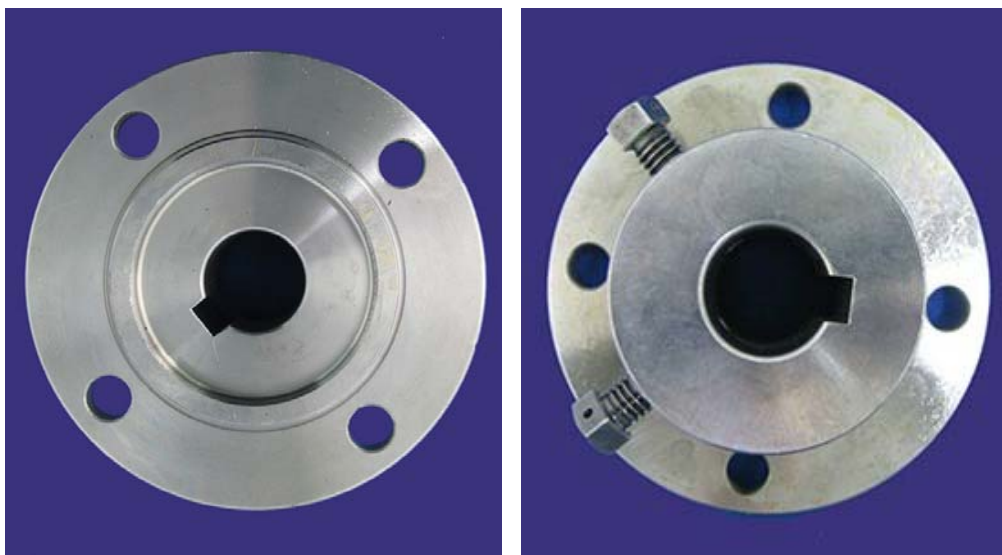

New Product Announcement

MAKE	TRANSMISSION	APPLICATION
VELVET DRIVE	VARIOUS	COUPLING

Description & Notes

Velvet Drive Coupling
4" Outside Diameter
Accepts 7/8" Shaft
ALTO # 023543-087

Contact Us: sales@altousa.com
For more announcements, visit our website: [New Product Bulletins](#)