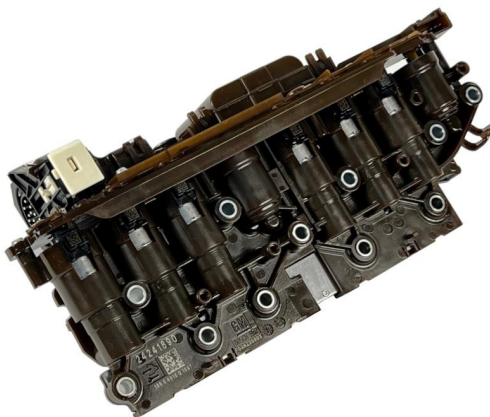

New Product Announcement

MAKE: GM

TRANSMISSION: 6L80E, 6L90E

PRODUCT TYPE: TEHCM

Description & Notes:

NEW OEM 6L80E, 6L90E, TEHCM's

Alto # 195575CND 2007-2012
OEM # 24241890, REF # D104420B

Alto # 195575END 2007-2012
OEM # 24275872
(Cadillac, Suburban, Yukon)