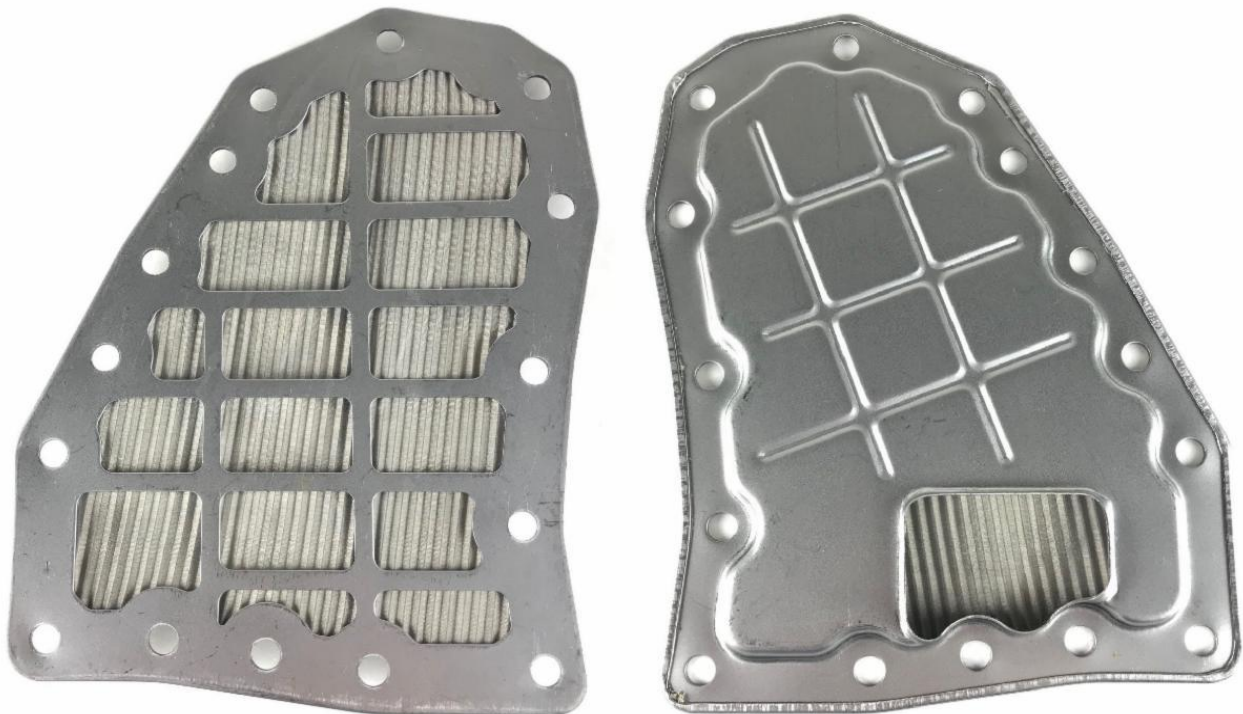

New Product Announcement

| MAKE |

| TRANSMISSION |

| APPLICATION |

Mazda, Isuzu

RC4AEL, JR405E

Filter

Description & Notes:

Mazda RC4AEL, Isuzu JR405E, Filter 2004-On
(Inlet Height 4.5mm, Total Height 14-15mm)

OEM # 8973310630

Alto # 039940A

Contact Us: sales@altousa.com

For more announcements and information, visit our website: altousa.com