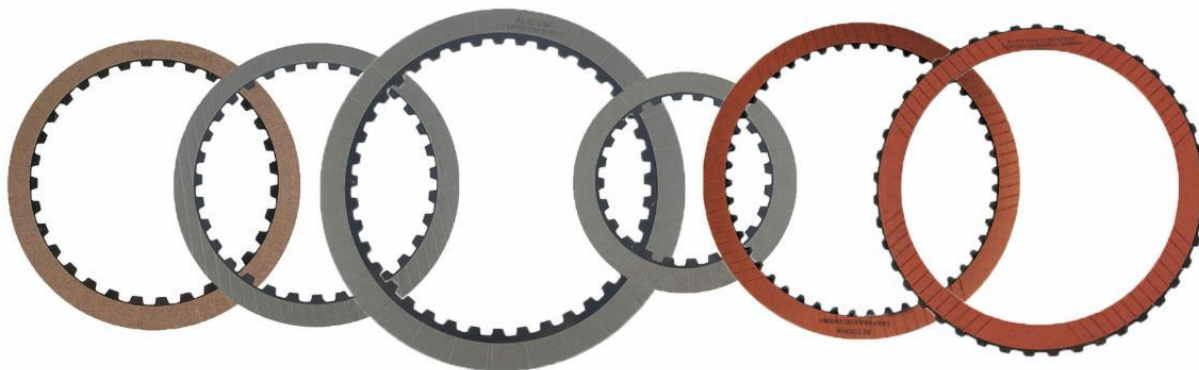

New Product Announcement

| MAKE |

| TRANSMISSION |

| APPLICATION |

Chrysler

66RFE

Friction & Steel Modules

Description & Notes:

Chrysler 66RFE 6 Speed, Friction & Steel Modules 2014-On
(Featuring High Energy(HEG), Red Eagle, & G3 Friction Material)

[Click here to view and download our Catalog Page on this Series](#)

Alto # 128752C Friction Module