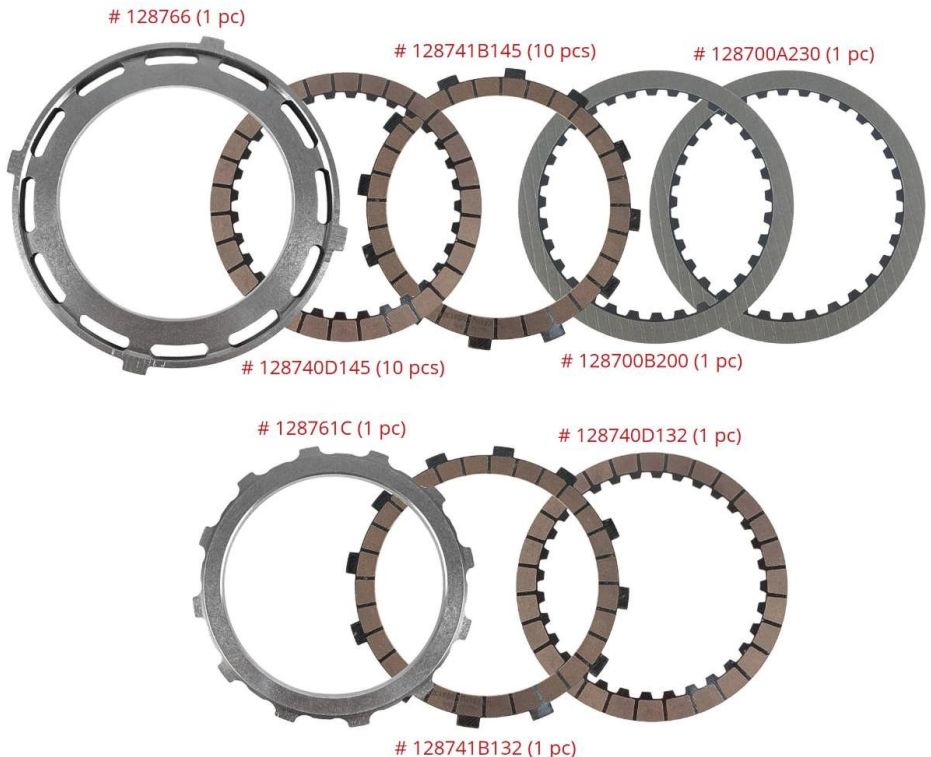

Alto # 128755E

[Follow this link to view and download the updated installation sheet](#)