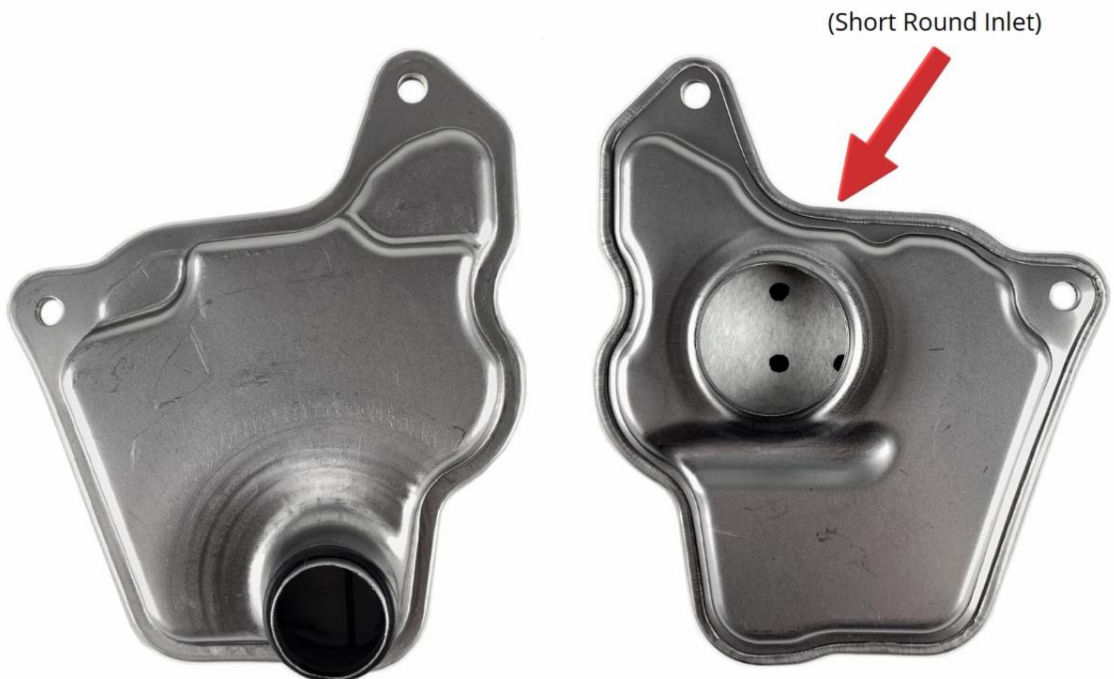

New Product Announcement

MAKE: Nissan, Jatco

TRANSMISSION: RE0F10D/JF016E, RE0F10E/JF017E (CVT8)

PRODUCT TYPE: Filter

Description & Notes:

RE0F10D/JF016E, RE0F10E/JF017E (CVT8) Filter (Late) 2015-2017

Alto # 181942E

OEM # 31728-28X0A

[Follow this link to view similar versions of this filter within the same series of transmission models](#)