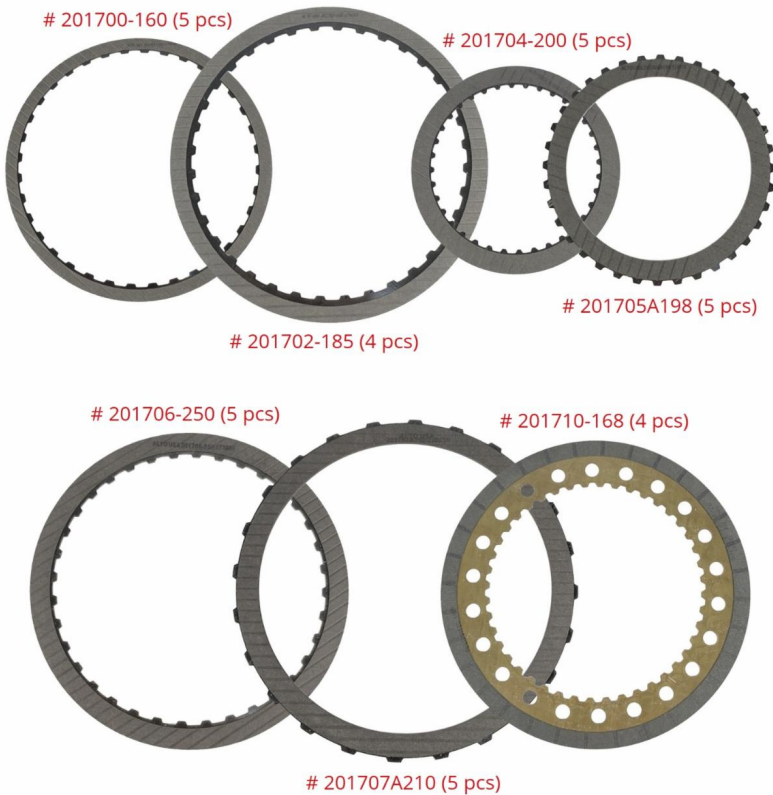

New Product Announcement

MAKE: GM, BMW

TRANSMISSION: 6L45E

PRODUCT TYPE: Friction Module

Description & Notes:

GM, BMW 6L45E Friction Module 2007-On

- * Updated BOM & New Low/Reverse Friction Clutch
- * 4-5-6 Clutch & 2-6 Clutch 1-Sided Frictions

Alto # 201752A

[View and download the updated catalog page for the 6L45E, 6L50E, transmissions](#)