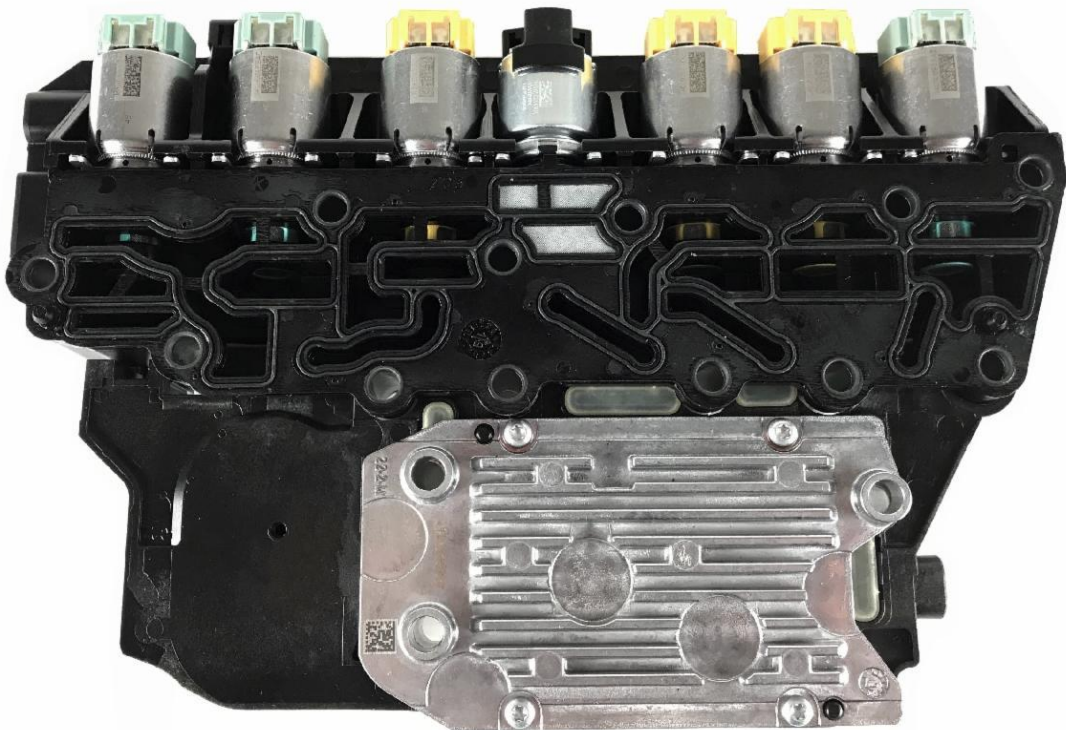

# New Product Announcement

| MAKE |

| TRANSMISSION |

| APPLICATION |

GM

6T40, 6T45

Gen 2 TCM

## Description & Notes:

GM 6T40, 6T45  
Gen 2 Transmission Control Module 2015-On

[Click here to view and download our catalog page on this series](#)

OEM # 24295171  
**Alto # 204575**

Contact Us: [sales@altousa.com](mailto:sales@altousa.com)