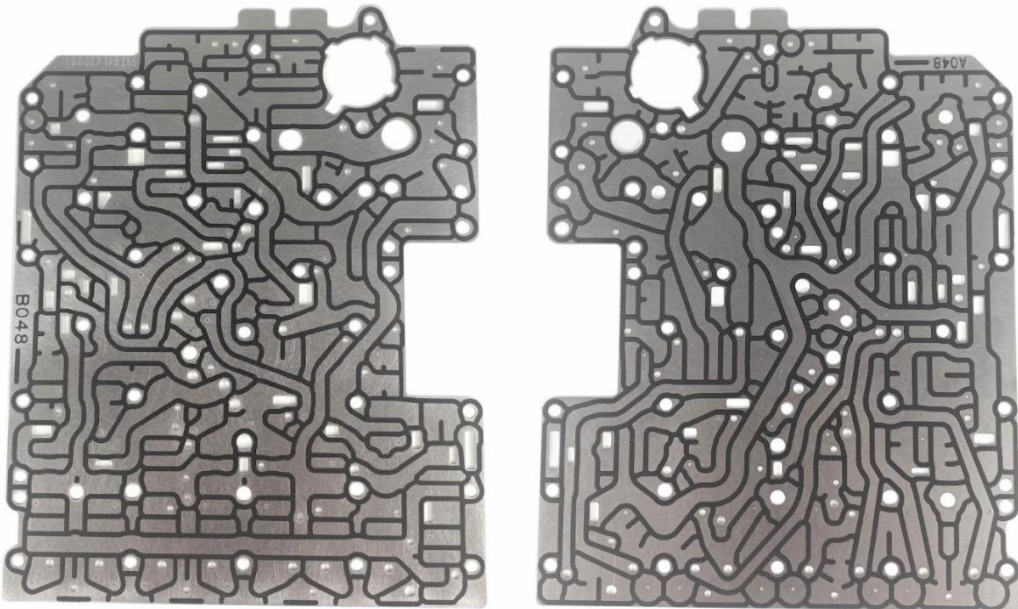

# New Product Announcement

MAKE: ZF

TRANSMISSION: 845RE, 8HP45, 8HP50, 8HP55, 8HP70, 8HP75, 8HP90, 8HP95

PRODUCT TYPE: Bonded Valve Body Plates

Description & Notes:

~ Original ZF Bonded Valve Body Plates ~

## Alto # 216007ND

OEM # 1087-327-175, REF # 0501 227 048  
845RE, ZF8HP45/70/90 Bonded Valve Body Plate  
Codes: A048, B048  
Aftermarket Version # 216001

## Alto # 216008ND

OEM # 1102-327-188, REF # 0501 227 187  
ZF8HP45/50/55/70/75/95 Bonded Valve Body Plate  
Codes: A187, B187  
Aftermarket Version # 216003