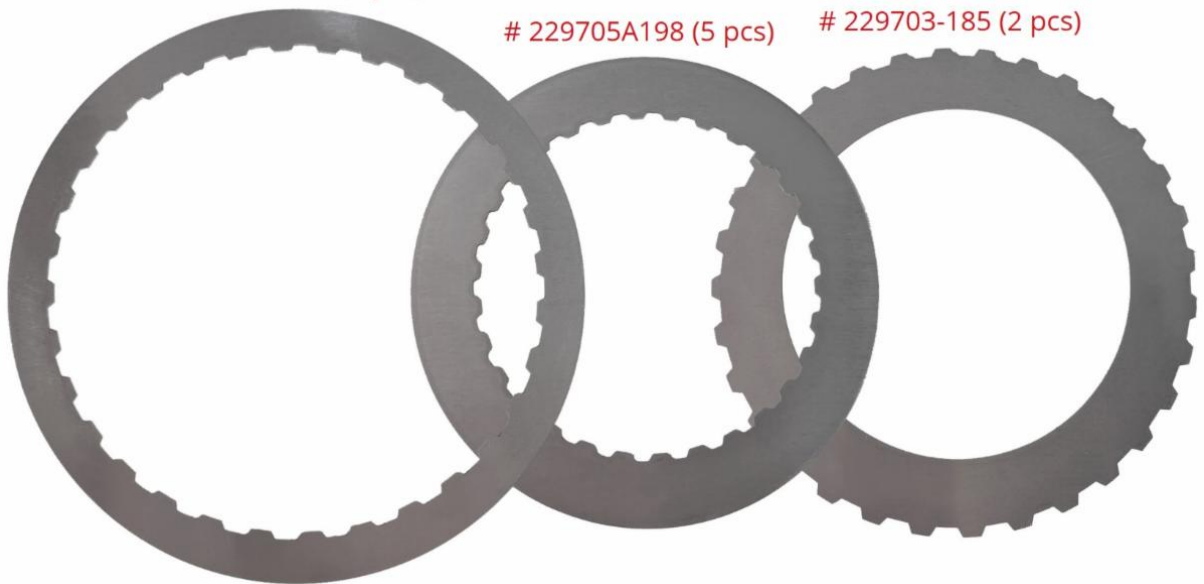

New Product Announcement

MAKE: BMW

TRANSMISSION: 7DCI600(GS7D36SG)

PRODUCT TYPE: Steel Module

Description & Notes:

BMW 7DCI600(GS7D36SG), 7 Speed Dual Clutch Transmission (DCT)
Steel Module 2008-On

Alto # 229753

229701A198 (5 pcs)

229705A198 (5 pcs)

229703-185 (2 pcs)

[View and download the catalog page on this series](#)

Website

Catalog

Tour

App