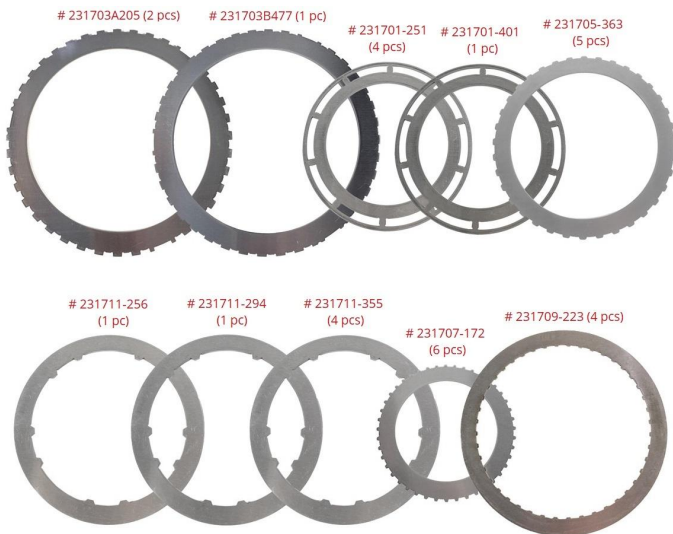

New Product Announcement

MAKE: GM

TRANSMISSION: 10L80, 10L90 (10 Speed)

PRODUCT TYPE: Steel Modules

Description & Notes:

Alto # 231753A GM 10L80 Steel Module 2017-On

Alto # 231753B GM 10L90 Steel Module 2017-On