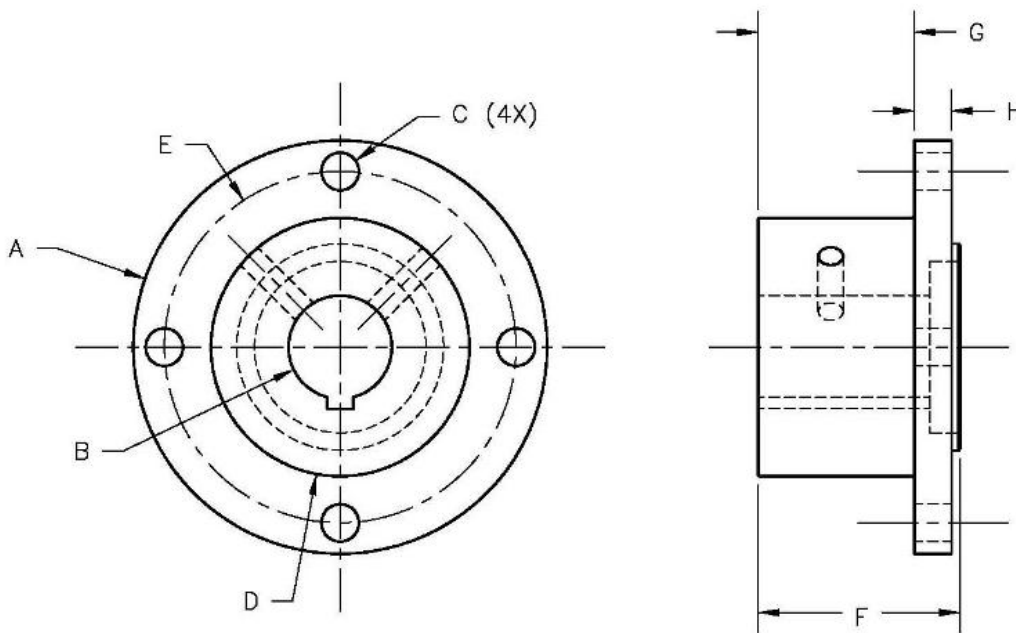

New Product Announcement

MAKE	TRANSMISSION	APPLICATION
VELVET DRIVE 71/72	VARIOUS	COUPLING

COUPLING INFORMATION								
ALTO NUM.	DIM: A	DIM: B	DIM: C	DIM: D	DIM: E	DIM: F	DIM: G	DIM: H
023559-125	5.00"	1.250"	0.455"	3.125"	4.250"	2.435"	1.885"	0.450"
023559-137	5.00"	1.375"	0.455"	3.125"	4.250"	2.435"	1.885"	0.450"
023559-150	5.00"	1.500"	0.455"	3.125"	4.250"	2.435"	1.885"	0.450"
023543-075	4.00"	0.750"	0.392"	2.250"	3.250"	2.330"	1.845"	0.385"
023543-087	4.00"	0.875"	0.392"	2.250"	3.250"	2.330"	1.845"	0.385"
023543-100	4.00"	1.000"	0.392"	2.250"	3.250"	2.330"	1.845"	0.385"
023543-125	4.00"	1.250"	0.392"	2.250"	3.250"	2.330"	1.845"	0.385"