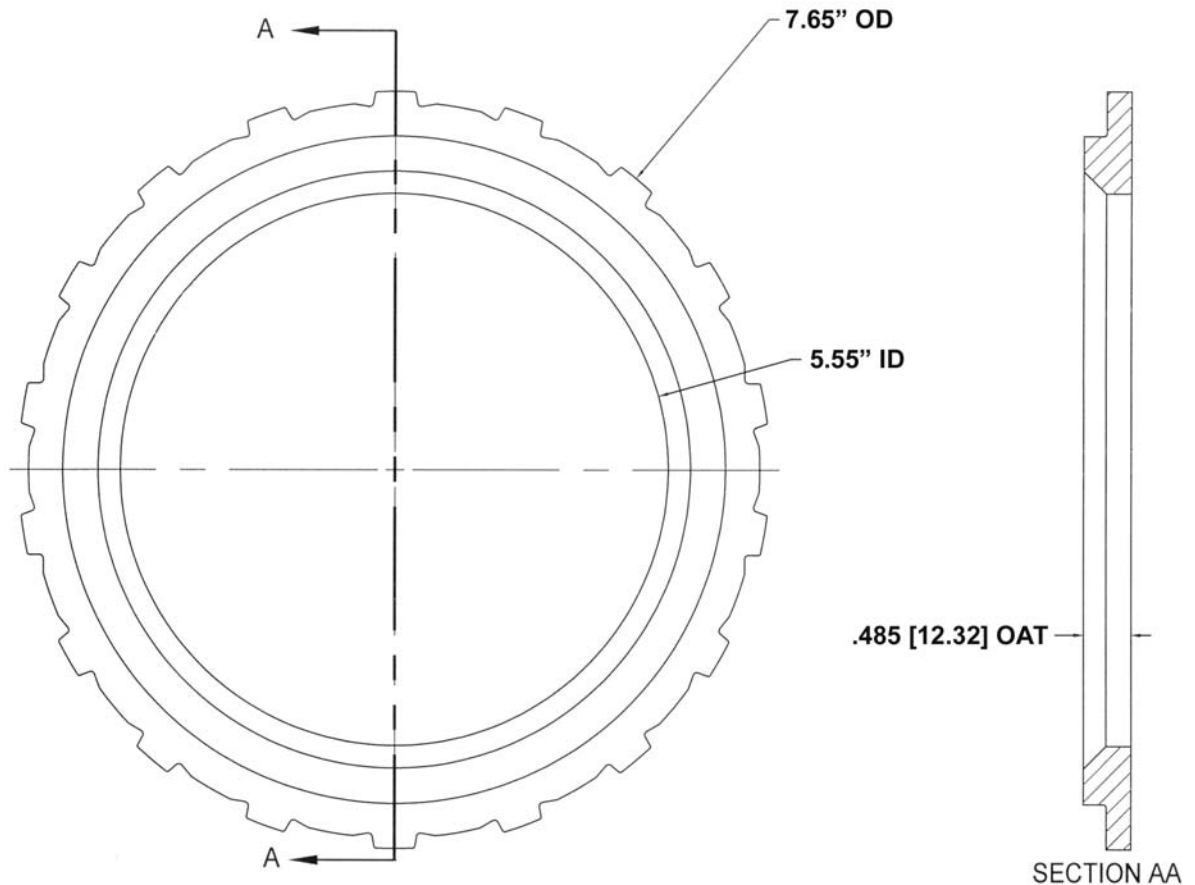

# AltoUpdate...

MAKE	TRANSMISSION	APPLICATION	YEAR
Allison	MT Series	4th Clutch Pressure Plate	72+
DESCRIPTION & NOTES...			

## 4th Clutch Pressure Plate for the Allison MT Series...

Alto#056763A Replaces 23017264, 29516333

We are pleased to announce our aftermarket replacement pressure plate for the Allison MT640, 643, 644, 650, 653, 654 transmissions. This part replaces the 4th clutch backing plate for Allison part numbers 23017264 or 29516333. Alto pressure plates are made to strict manufacturing specifications that either meet or exceed the original. Alto maintains an extensive inventory of transmission plates for various models and types of heavy duty equipment.