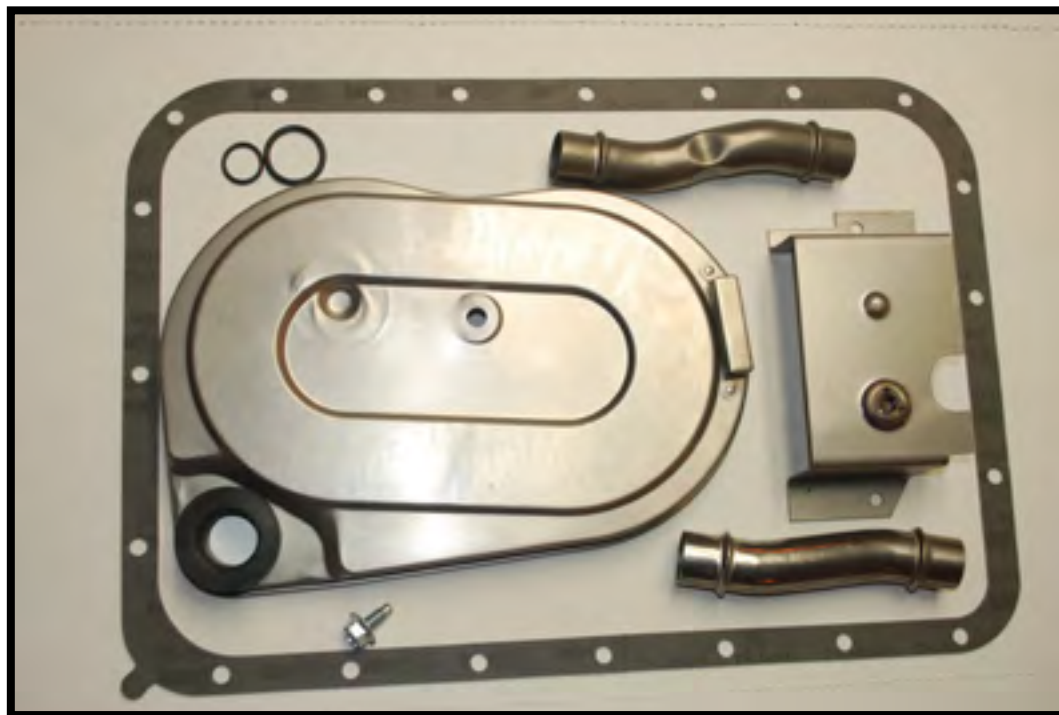

MAKE	MODEL	YEAR
ALLISON	MT640, 643, 644 - 4 Speed MT650, 653, 654 - 5 Speed	1972-On

DESCRIPTION & NOTES...

FILTER KIT FK056940E

ALLISON 4 & 5 SPEED

FILTER KITS

Alto No.	Reference No.	Description
FK056940E	29538491	Filter Kit - thick filter for Deep Pan with tube - OE Style Gasket

Clutches and Gears for Automatic Transmissions

11000510